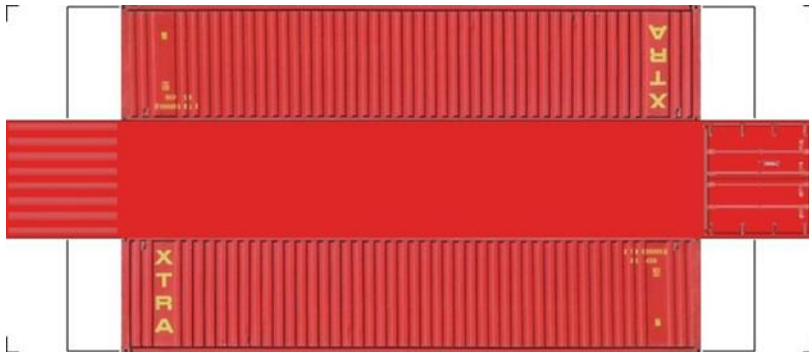

# BUILD YOUR OWN (N SCALE) 40ft SHIPPING CONTAINERS

[Click to watch instructional video](#)

**BUILD YOUR OWN ( 40ft SHIPPING CONTAINERS ) N SCALE**

Drawn By  
[www.krafttrains.com](http://www.krafttrains.com)