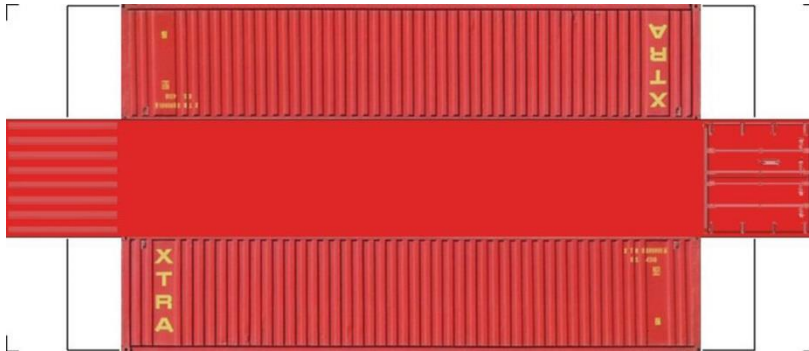

# BUILD YOUR OWN (N SCALE) 40ft SHIPPING CONTAINERS

[Click to watch instructional video](#)

**BUILD YOUR OWN ( 40ft SHIPPING CONTAINERS ) N SCALE**

Drawn By  
[www.krafttrains.com](http://www.krafttrains.com)