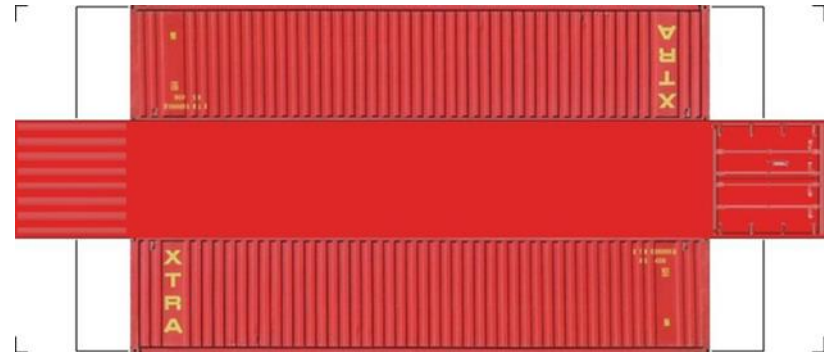

# BUILD YOUR OWN (N SCALE) 40ft SHIPPING CONTAINERS

[Click to watch instructional video](#)

**BUILD YOUR OWN ( 40ft SHIPPING CONTAINERS ) N SCALE**

Drawn By  
[www.krafttrains.com](http://www.krafttrains.com)