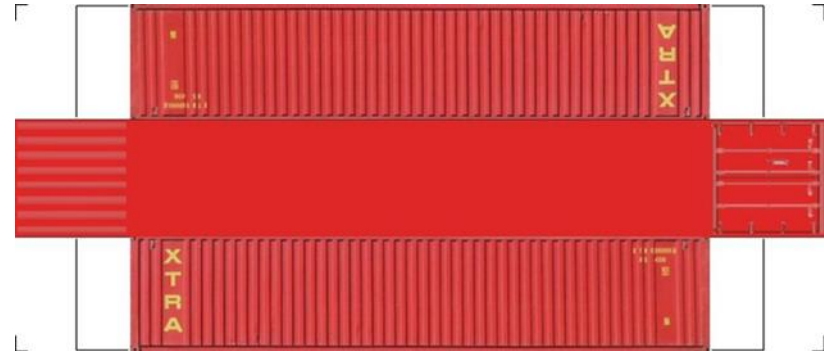

# BUILD YOUR OWN (N SCALE) 40ft SHIPPING CONTAINERS

[Click to watch instructional video](#)

**BUILD YOUR OWN ( 40ft SHIPPING CONTAINERS ) N SCALE**

Drawn By  
[www.krafttrains.com](http://www.krafttrains.com)